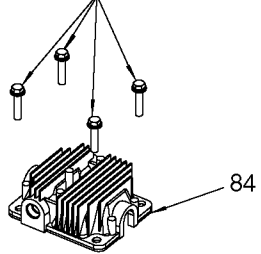

The picture shown is for reference only. It may differ from actual unit.

85 Torque 7-10 Ft-Lbs

80 79-4 Torque 51-63 In-Lbs
79-3
79-2
79

Torque 42-48 In-Lbs

Torque 100-120 In-Lbs

73 Torque 100-120 In-Lbs

Parts List for 919-16732 Type 0

Item Number	Part Number	Description	Qty Required
1	ACG-408	ASSY FASTENER	3
2	D23362	SHROUD	1
3	91895680	SCREW .250-20X.750 H	2
4	ACG-18	CUP SADDLE MOUNT	2
6	D24235	FILTER KIT	1
7	AC-0558	GRIP .875 DIA	1
8	AC-0609	HANDLE P/L PAINTED	1
9	SSP-6021	BUSHING REDUCER 1/8-	1
11	Z-D27212	GAUGE 200PSI .125NPT	2
14	Z-D26612	SWITCH PRES 4PORT 12	1
15	D20114	VALVE SAFETY 175 .25	1
17	D26615	CORD POWER ST 14GA 1	1
19	D24888	NIPPLE .25NPT X 2.5	1
20	N053094	NIPPLE	1
21	AC-0630	TUBE PRESSURE RELIEF	1
22	1000000274	MANIFOLD ASSY.	1
22	N008792	REGULATOR RPR KIT	1
23	D20675	BODY QC .250 UNIV .2	1
24	A17038	DRAIN VALVE	1
25	000000-00	No Longer Available	1
26	SSP-7811	ASSY NUT SLEEVE 1/4	2
27	A19712	VALVE CHECK 1/2NPT X	1
28	D21172	SCREW .250-20X.500 H	1
30	D23363	SHROUD REAR PL SEARS	1
31	SSP-7813	ASSY NUT SLEEVE 3/8	1
32	AC-0774	ISOLATOR 3PT MOUNT 6	3
33	AC-0292	TUBE OUTLET .375OD	1