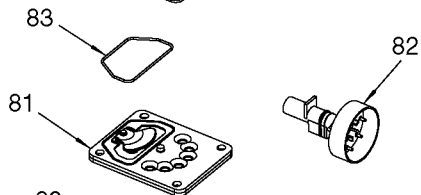

The picture shown is for reference only. It may differ from actual unit.

85 Torque 7-10 Ft-Lbs

80 79-4 Torque 51-63 In-Lbs
79-3
79-2
79

Torque 42-48 In-Lbs

Torque 100-120 In-Lbs

73 Torque 100-120 In-Lbs

Parts List for 919-16732 Type 0

Item Number	Part Number	Description	Qty Required
1	ACG-408	ASSY FASTENER	3
2	D23362	SHROUD	1
3	91895680	SCREW .250-20X.750 H	2
4	ACG-18	CUP SADDLE MOUNT	2
6	D24235	FILTER KIT	1
7	AC-0558	GRIP .875 DIA	1
8	AC-0609	HANDLE P/L PAINTED	1
9	SSP-6021	BUSHING REDUCER 1/8-	1
11	Z-D27212	GAUGE 200PSI .125NPT	2
14	Z-D26612	SWITCH PRES 4PORT 12	1
15	D20114	VALVE SAFETY 175 .25	1
17	D26615	CORD POWER ST 14GA 1	1
19	D24888	NIPPLE .25NPT X 2.5	1
20	N053094	NIPPLE	1
21	AC-0630	TUBE PRESSURE RELIEF	1
22	1000000274	MANIFOLD ASSY.	1
22	N008792	REGULATOR RPR KIT	1
23	D20675	BODY QC .250 UNIV .2	1
24	A17038	DRAIN VALVE	1
25	000000-00	No Longer Available	1
26	SSP-7811	ASSY NUT SLEEVE 1/4	2
27	A19712	VALVE CHECK 1/2NPT X	1
28	D21172	SCREW .250-20X.500 H	1
30	D23363	SHROUD REAR PL SEARS	1
31	SSP-7813	ASSY NUT SLEEVE 3/8	1
32	AC-0774	ISOLATOR 3PT MOUNT 6	3
33	AC-0292	TUBE OUTLET .375OD	1