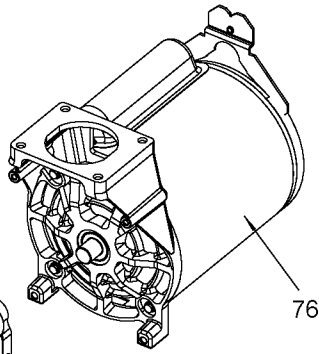

The picture shown is for reference only. It may differ from actual unit.

85 Torque 7-10 Ft-Lbs

80 79-4 Torque 51-63 In-Lbs
79-3
79-2
79

Torque 42-48 In-Lbs

Torque 100-120 In-Lbs

73 Torque 100-120 In-Lbs

Parts List for 919-16732 Type 0

Item Number	Part Number	Description	Qty Required
1	ACG-408	ASSY FASTENER	3
2	D23362	SHROUD	1
3	91895680	SCREW .250-20X.750 H	2
4	ACG-18	CUP SADDLE MOUNT	2
6	D24235	FILTER KIT	1
7	AC-0558	GRIP .875 DIA	1
8	AC-0609	HANDLE P/L PAINTED	1
9	SSP-6021	BUSHING REDUCER 1/8-	1
11	Z-D27212	GAUGE 200PSI .125NPT	2
14	Z-D26612	SWITCH PRES 4PORT 12	1
15	D20114	VALVE SAFETY 175 .25	1
17	D26615	CORD POWER ST 14GA 1	1
19	D24888	NIPPLE .25NPT X 2.5	1
20	N053094	NIPPLE	1
21	AC-0630	TUBE PRESSURE RELIEF	1
22	1000000274	MANIFOLD ASSY.	1
22	N008792	REGULATOR RPR KIT	1
23	D20675	BODY QC .250 UNIV .2	1
24	A17038	DRAIN VALVE	1
25	000000-00	No Longer Available	1
26	SSP-7811	ASSY NUT SLEEVE 1/4	2
27	A19712	VALVE CHECK 1/2NPT X	1
28	D21172	SCREW .250-20X.500 H	1
30	D23363	SHROUD REAR PL SEARS	1
31	SSP-7813	ASSY NUT SLEEVE 3/8	1
32	AC-0774	ISOLATOR 3PT MOUNT 6	3
33	AC-0292	TUBE OUTLET .375OD	1