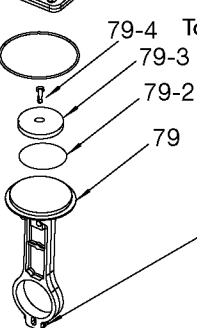

The picture shown is for reference only. It may differ from actual unit.

85 Torque 7-10 Ft-Lbs

80 79-4 Torque 51-63 In-Lbs
79-3
79-2
79

Torque 42-48 In-Lbs

Torque 100-120 In-Lbs

73 Torque 100-120 In-Lbs

Parts List for 919-16732 Type 0

Item Number	Part Number	Description	Qty Required
1	ACG-408	ASSY FASTENER	3
2	D23362	SHROUD	1
3	91895680	SCREW .250-20X.750 H	2
4	ACG-18	CUP SADDLE MOUNT	2
6	D24235	FILTER KIT	1
7	AC-0558	GRIP .875 DIA	1
8	AC-0609	HANDLE P/L PAINTED	1
9	SSP-6021	BUSHING REDUCER 1/8-	1
11	Z-D27212	GAUGE 200PSI .125NPT	2
14	Z-D26612	SWITCH PRES 4PORT 12	1
15	D20114	VALVE SAFETY 175 .25	1
17	D26615	CORD POWER ST 14GA 1	1
19	D24888	NIPPLE .25NPT X 2.5	1
20	N053094	NIPPLE	1
21	AC-0630	TUBE PRESSURE RELIEF	1
22	1000000274	MANIFOLD ASSY.	1
22	N008792	REGULATOR RPR KIT	1
23	D20675	BODY QC .250 UNIV .2	1
24	A17038	DRAIN VALVE	1
25	000000-00	No Longer Available	1
26	SSP-7811	ASSY NUT SLEEVE 1/4	2
27	A19712	VALVE CHECK 1/2NPT X	1
28	D21172	SCREW .250-20X.500 H	1
30	D23363	SHROUD REAR PL SEARS	1
31	SSP-7813	ASSY NUT SLEEVE 3/8	1
32	AC-0774	ISOLATOR 3PT MOUNT 6	3
33	AC-0292	TUBE OUTLET .375OD	1